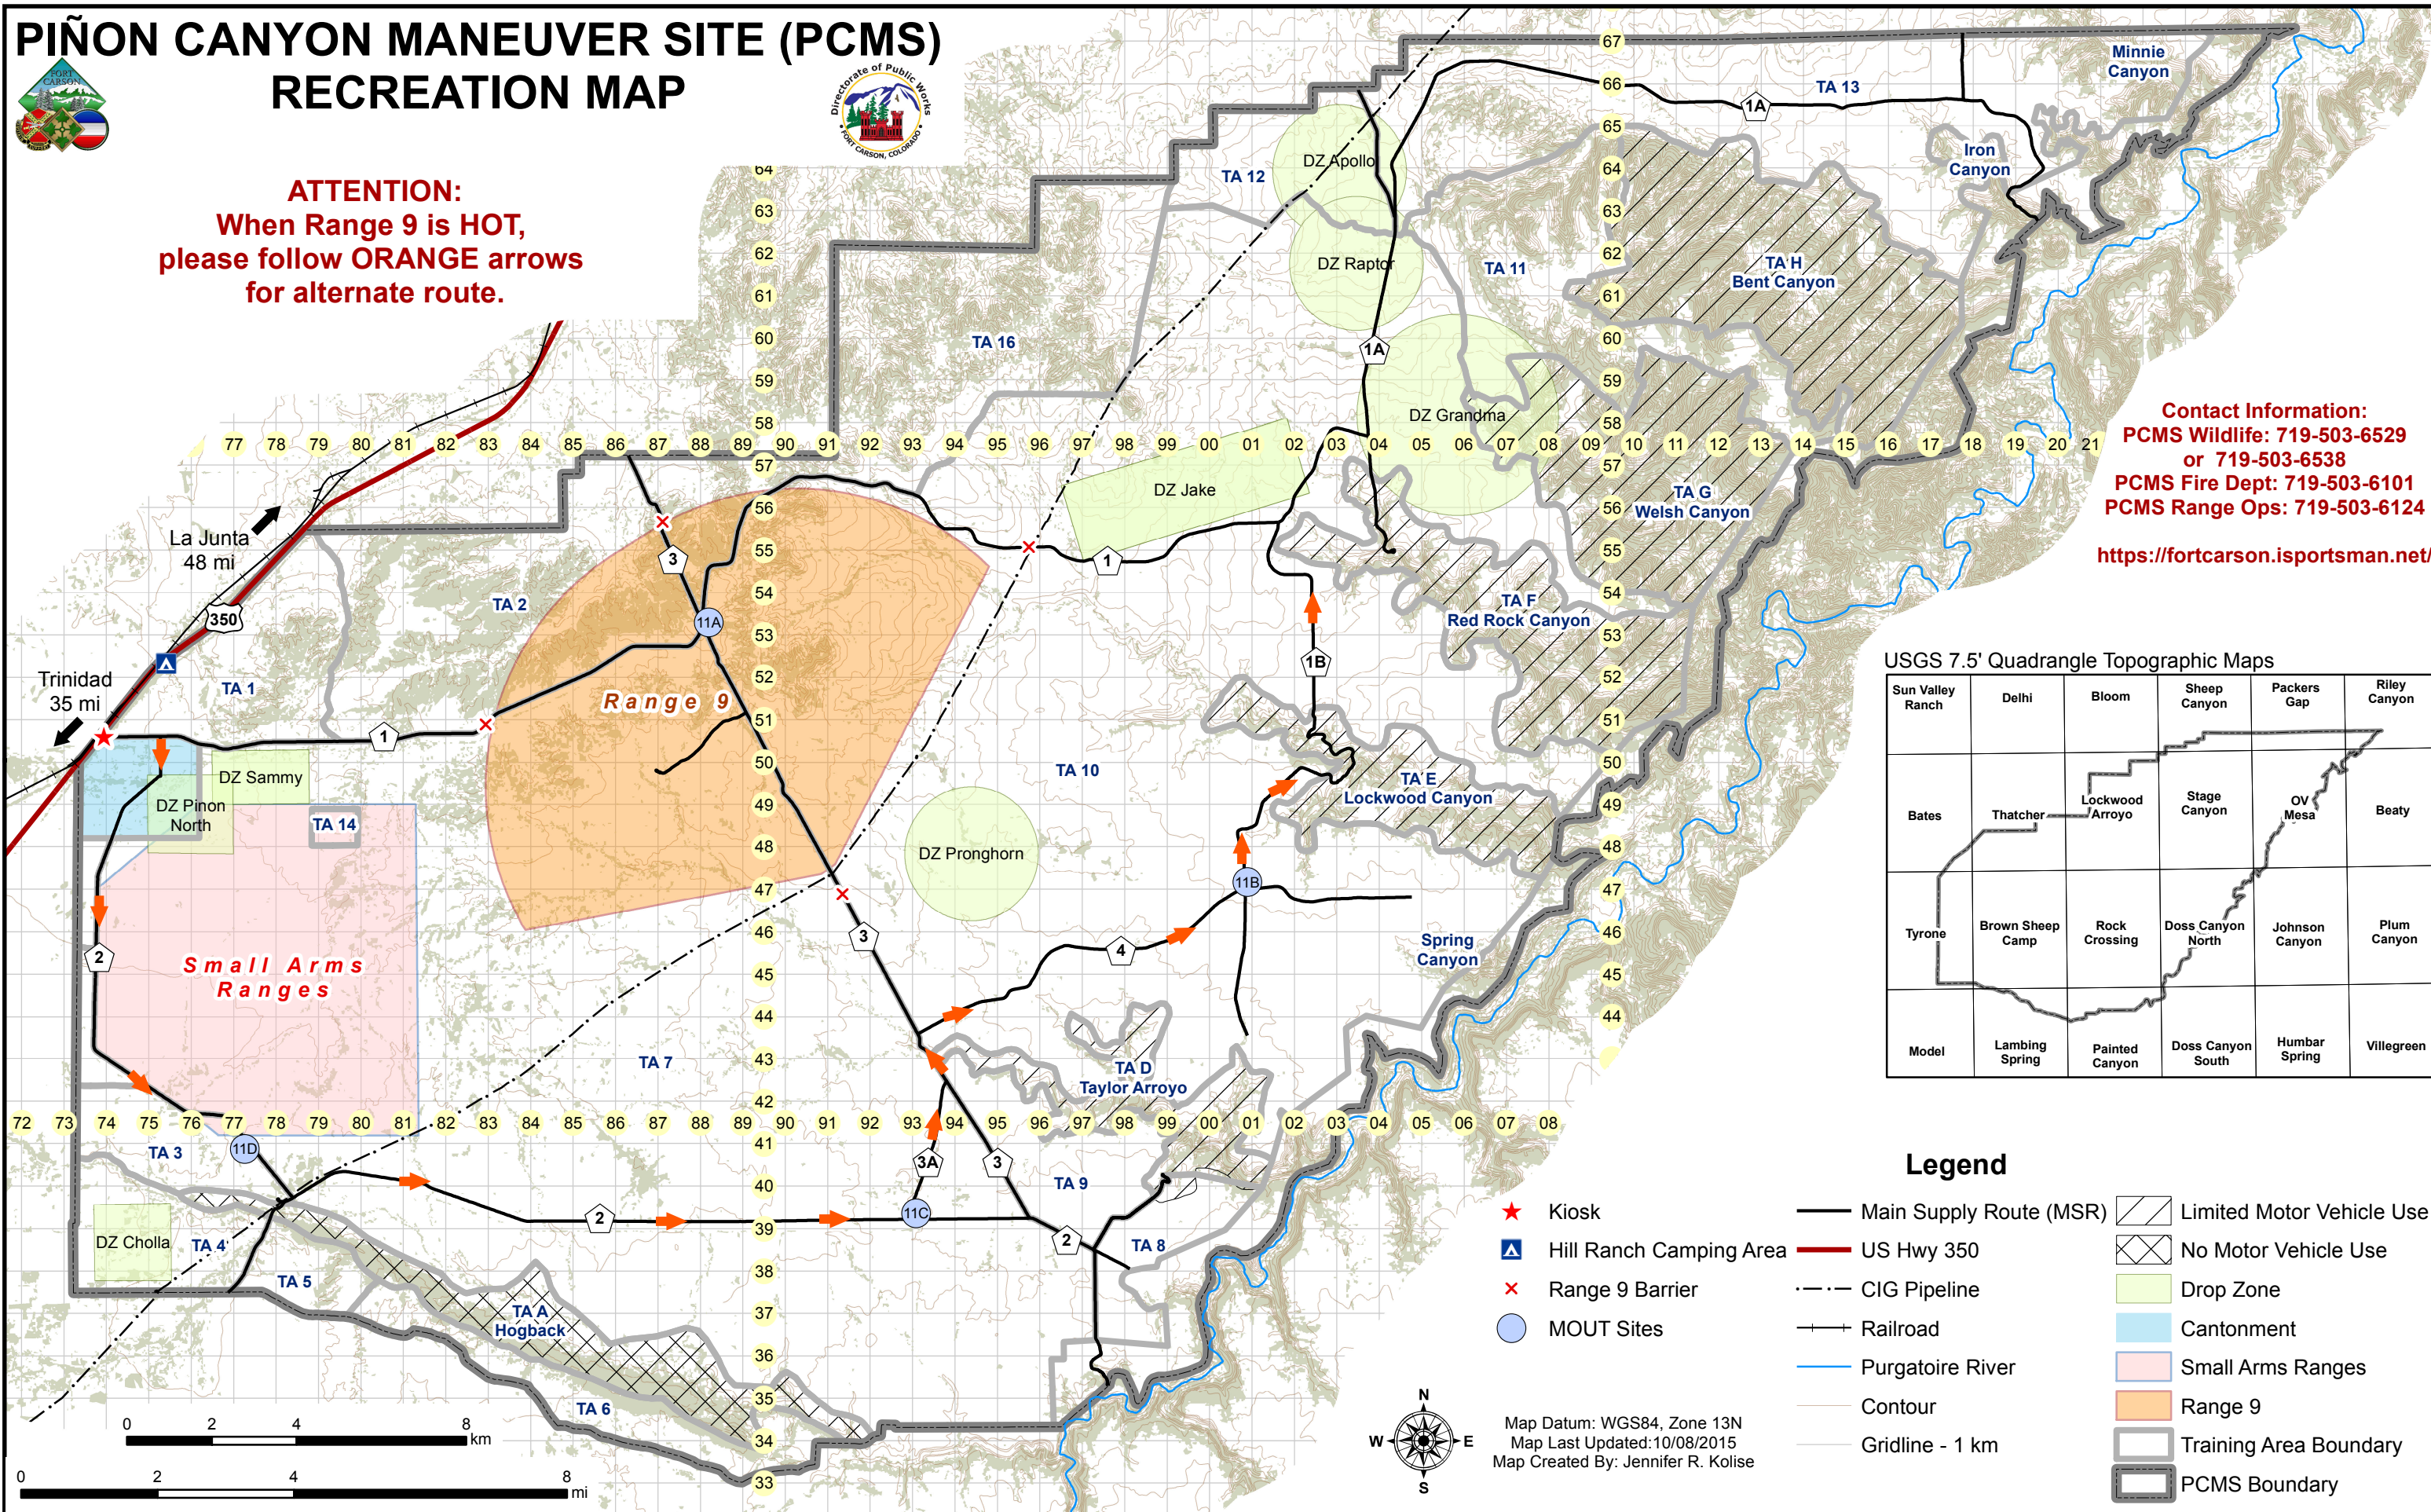

# PIÑON CANYON MANEUVER SITE (PCMS) RECREATION MAP

**ATTENTION:**  
When Range 9 is HOT,  
please follow **ORANGE** arrows  
for alternate route.

**Contact Information:**  
PCMS Wildlife: 719-503-6529  
or 719-503-6538  
PCMS Fire Dept: 719-503-6101  
PCMS Range Ops: 719-503-6124

<https://fortcarson.isportsman.net/>

USGS 7.5' Quadrangle Topographic Maps

Sun Valley Ranch	Delhi	Bloom	Sheep Canyon	Packers Gap	Riley Canyon
Bates	Thatcher	Lockwood Arroyo	Stage Canyon	OV Mesa	Beaty
Tyrone	Brown Sheep Camp	Rock Crossing	Doss Canyon North	Johnson Canyon	Plum Canyon
Model	Lambing Spring	Painted Canyon	Doss Canyon South	Humar Spring	Villegreen

### Legend

- ★ Kiosk
- ▲ Hill Ranch Camping Area
- ✕ Range 9 Barrier
- MOUT Sites
- Main Supply Route (MSR)
- US Hwy 350
- - - CIG Pipeline
- Railroad
- Purgatoire River
- Contour
- Gridline - 1 km
- ▨ Limited Motor Vehicle Use
- ▧ No Motor Vehicle Use
- Drop Zone
- Cantonment
- Small Arms Ranges
- Range 9
- ▭ Training Area Boundary
- ▭ PCMS Boundary

Map Datum: WGS84, Zone 13N  
Map Last Updated: 10/08/2015  
Map Created By: Jennifer R. Kolise